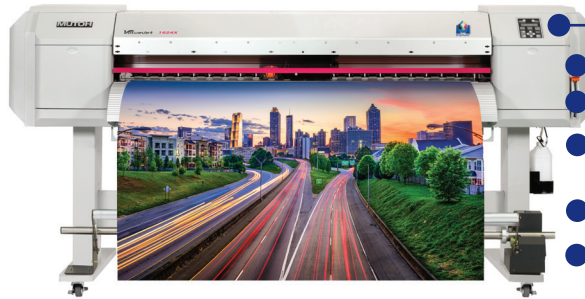

The ValueJet 1624X

Smart Printing Equals Value

Eco-Ultra Printer

The 64" ValueJet 1624X utilizes a state-of-the-art four color print head and Mutoh's DropMaster technology, that ensures the most accurate dot placement, giving you the highest-quality prints every time. The 1624X prints up to 600 sqft/hour, giving you a significant boost in capability and it can be equipped with the SpectroVue VM-10 spectrophotometer for easy profile making. Monitor your printer's performance through your smart phone for increased productivity with the new ValueJet Status Monitor (VSM) app.

ANATOMY OF A VALUEJET 1624X

- Easy to use control panel.
- Automatic sheet off function.
- DropMaster ink placement technology.
- Print speed up to 600 sqft/hr!
- Print with 220ml, 440ml ink or one liter ink bags with optional adapters.
- Take-up included.

Print method	Drop-On Demand, Piezo Drive Method
# of nozzles / # of heads	(180 x 8 rows) / 1 head
Ink type	Eco-Ultra / 220 ml, 440ml 1 liter w/ optional adapters
Variable dot	Yes
Minimum droplet size	3.5 pl
Print modes	1440/1080/720/540/360dpi 31 modes
Color options	CMYK
Maximum print speed / resolution	600 sqf/hr / 360 x 360 dpi
Maximum resolution	1440 dpi
Head height	Low 1.5 mm / High 2.5 mm
Maximum media width	64 inches
Maximum print width	63.6 inches
Max media roll weight	66 lbs

Vehicle Wraps

Trade Shows

Signage

- ✓ Print up to 600 sqft/hr with a state-of-the-art print head.
- ✓ Utilizes Mutoh's CMYK Eco-Ultra ink for both indoor and outdoor applications.
- ✓ Optional 1 liter ink bags save you time and money.
- ✓ DropMaster placement technology eliminates manual head adjustments.
- ✓ Mutoh's patented Intelligent Interweave print technique eliminates banding.